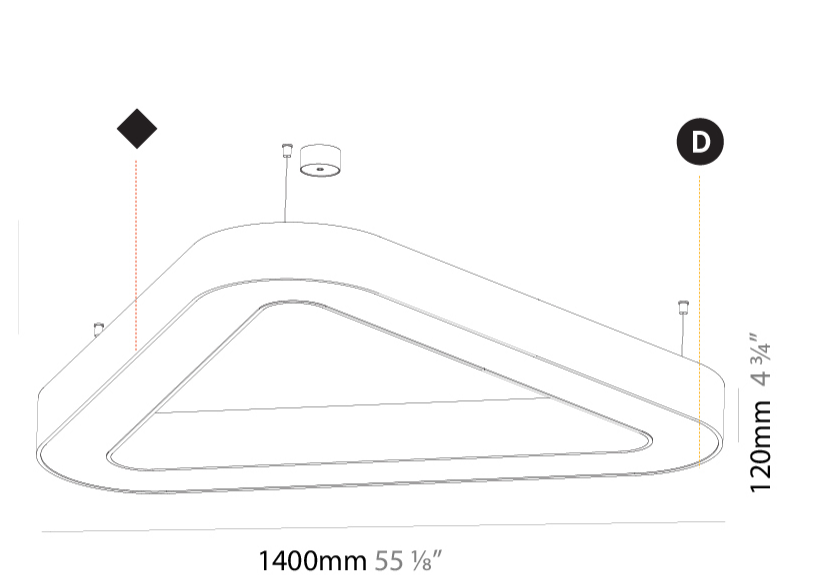

GENERAL

Series: Glorious
Subseries: Glorious Victory
Brand: Prolicht
Division: Architectural
Mounting Type: Suspension
Mounting Location: Ceiling
Subcategory: Ambient

PHYSICAL

Shape: Abstract
Length (mm): 1400
Length (in): 55 1/8
Width (mm): 1400
Width (in): 55 1/8
Height (mm): 120
Height (in): 4 3/4
Max. Overall Height (mm): 2120
Max. Overall Height (in): 83 7/16
Light Distribution: Direct
Weight (kg): 13.892
Weight (lbs): 30.56
Diffuser: PMMA - Opal or Micro-Prism
Fixture Finish: SSR / BKV / CWI / CRY / HAB / UFT / ITA / RUA / FTG / MYG / LOD / PUS / FRO / FUP / KIA / POP / BLS / SPG / MEY / GOH / GUM / CHC / COM / ABZ / JAG / OBR / MOS / ROR
Fixture Material: Aluminum

ELECTRICAL

Lamp Type: LED (Zhaga Standard)
Input Wattage (W): 60
Total Output Wattage (W): 48 / 38.4 (3500K)
Dimming: Non-Dimming / Phase Dimming (120Vac only) / 0-10V Dimming
Driver Included: Yes
Driver Location: Integrated
Driver Type: Constant Current - 120 / 277Vac
Driver Class: Class 2
Input Voltage (V): 120 - 277
Constant Current (MA): 350 / 1200 (3500K)

LED

Color Temperature (°K): 3000 / 3500 / 4000
Max. Delivered Lumen (lm): 5540 / 5733 / 5850
CRI: >80 CRI
Efficiency (%): 0.65
Lamp Life (hrs): 50000

OPTICAL

RATINGS AND CERTIFICATIONS

Certified By: Certified for North American Standards
IP rating: IP20